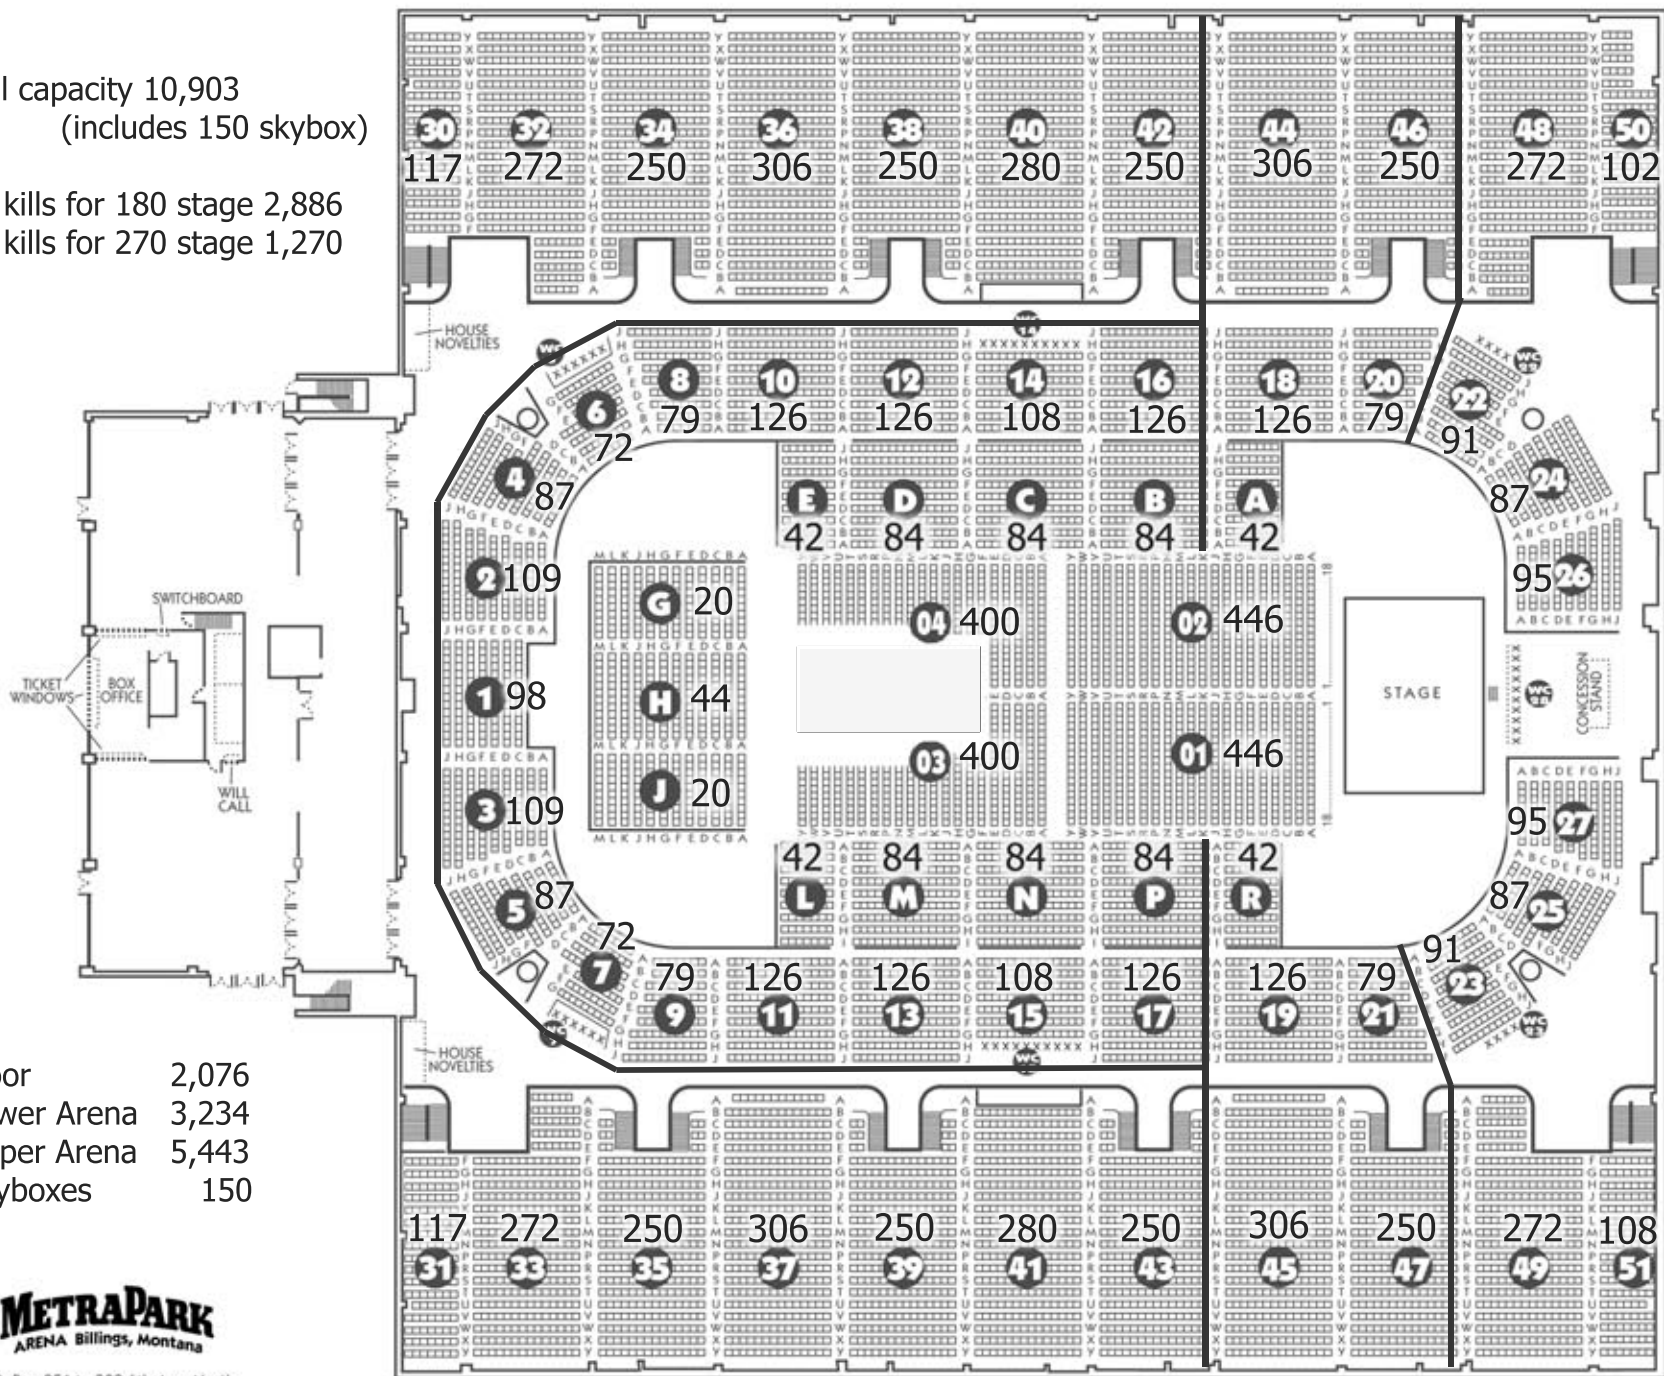

Total capacity 10,903  
 (includes 150 skybox)

less kills for 180 stage 2,886  
 less kills for 270 stage 1,270

Floor 2,076  
 Lower Arena 3,234  
 Upper Arena 5,443  
 Skyboxes 150

P.O. Box 2514 308 6th Ave. North  
 (406)256-2400 fax:(406)256-2479  
 on the web: www.metrapark.com  
 For Tickets:  
 1(800) 366-8538 or 256-2422  
 fax: (406) 254-7991

180 Stage 270 Stage