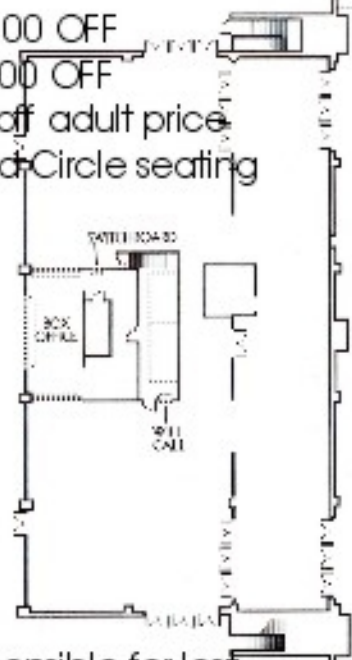

*** Group 15+ \$5 off adult price

No discounts in Gold Circle seating

No video or camcorders!!
camera/flash OK!!

MetraPark is not responsible for lost or stolen tickets. Such tickets will not be replaced at no charge.