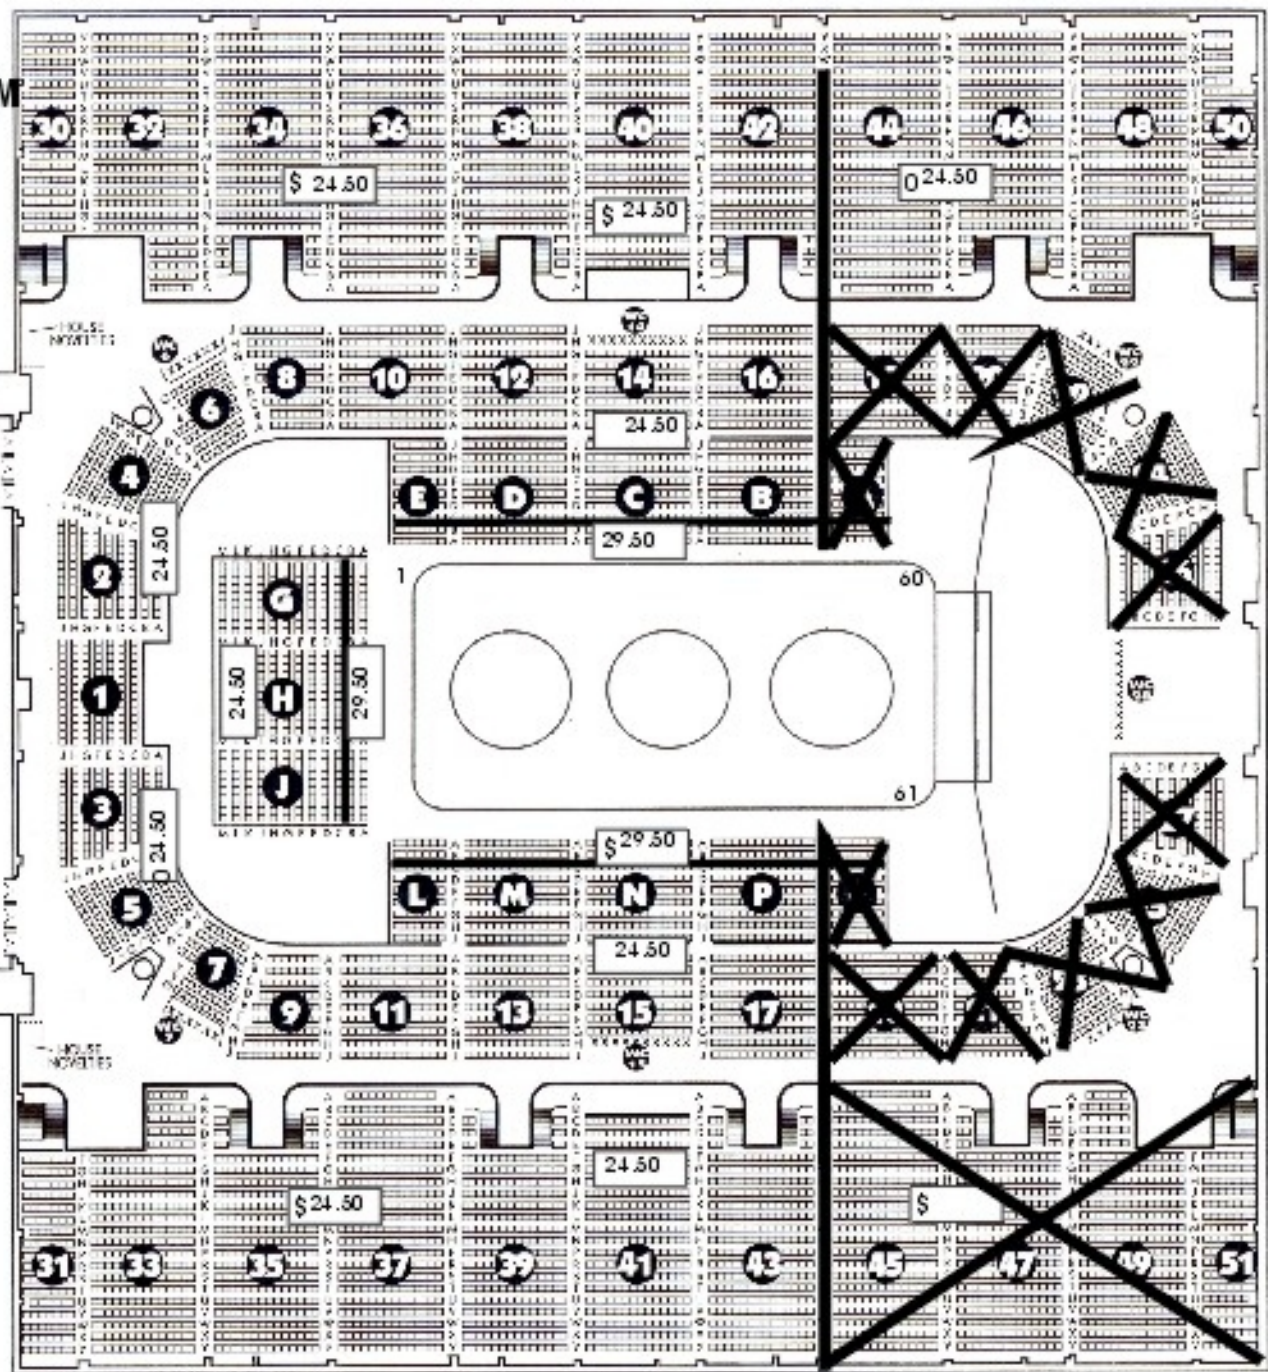

THE "WORLD FAMOUS"
LIPIZZANER STALLIONS

TUESDAY, APRIL 28, 2009 7:30PM

TICKET PRICES

GOLD CIRCLE (1ST 2 ROWS) \$29.50

RESERVED \$24.50***

DISCOUNTS!!

*** Seniors 60+ \$2.00 OFF

*** Child 2-12 \$2.00 OFF

*** Group 15+ \$5 off adult price

No discounts in Gold Circle seating

No video or camcorders!!
camera/flash OK!!

MetraPark is not responsible for lost or stolen tickets. Such tickets will not be replaced at no charge.