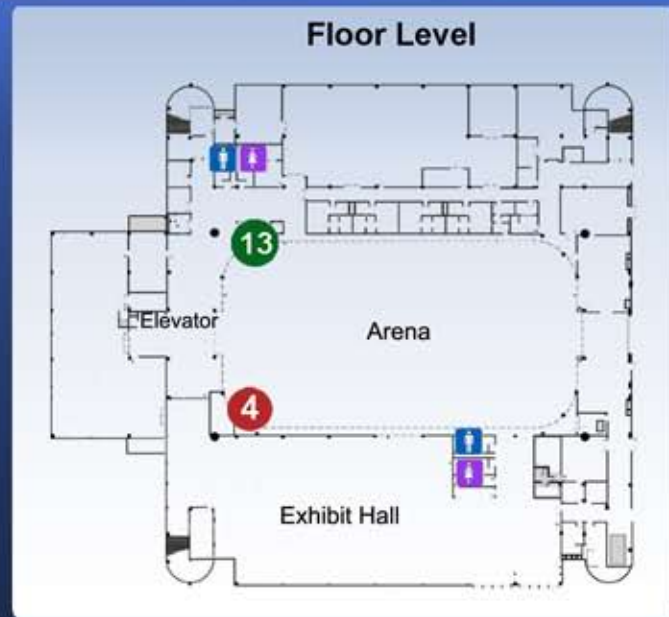

Good Eats at MetraPark

Main Concourse

- 1 - 5 **METRAPARK CONCESSIONS**
 - 6 7 **FOODRUCKERS**
 - 8 **MULTI WOW!**
 - 9 **Baskin *31* Robbins**
 - 10 **SNOWIE**
 - 11 **MOUNTAIN MEAD EXPRESSO**
 - 12 - 14 **Beer Garden**
 - 15 16 **Tiny's Tavern**
-  Women's Restroom
 Men's Restroom

Floor Level

METRAPARK .COM

For upcoming events, menus, seating charts, and more!