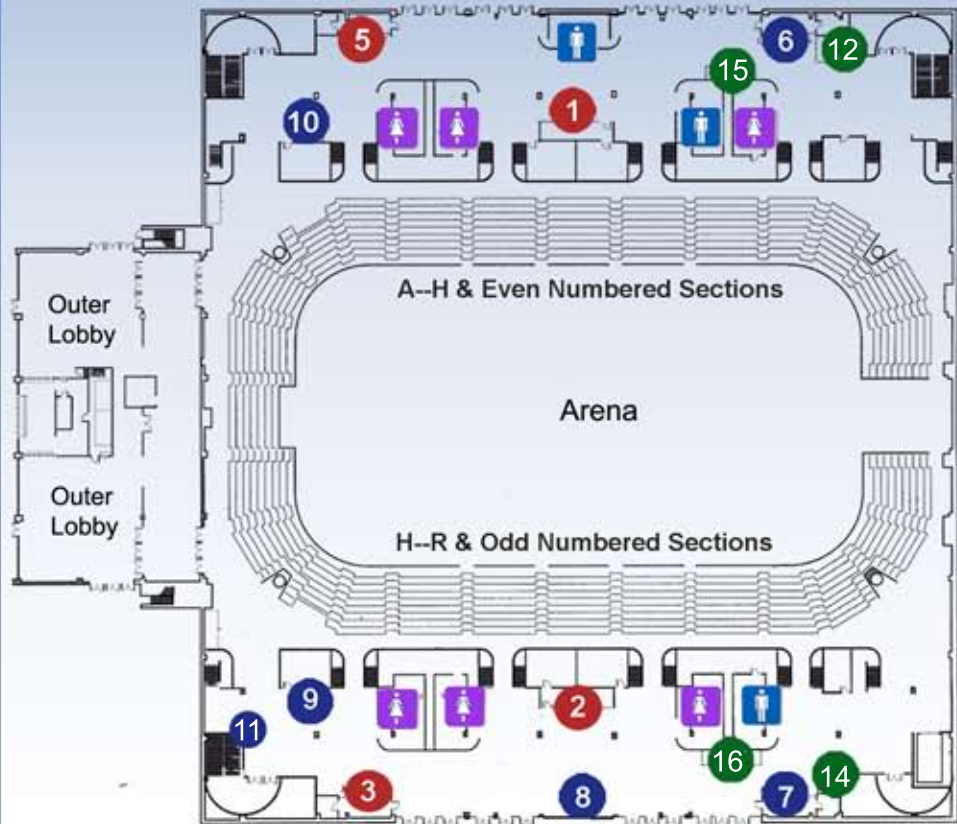

Good Eats at MetraPark

Main Concourse

- 1 - 5 **METRAPARK CONCESSIONS**
 - 6 7 **FOODRUCKERS**
 - 8 **MULTI WOW!**
 - 9 **Baskin *31* Robbins**
 - 10 **SNOWIE**
 - 11 **MOUNTAIN MEAD EXPRESSO**
 - 12 - 14 **Beer Garden**
 - 15 16 **Tiny's Tavern**
-  Women's Restroom
 Men's Restroom

Floor Level

METRAPARK .COM

For upcoming events, menus, seating charts, and more!